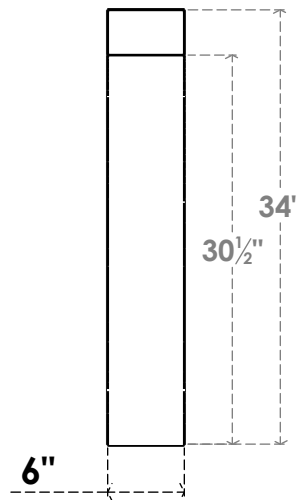

ITEM NUMBER: BRCPC060X34000X34000THR

6"W X 34"D X 34"H THORTON ARCHITECTURAL GRADE PVC CLOSED KNEE BRACE

SIDE PROFILE

FRONT PROFILE

ISOMETRIC

EKENA MILLWORK
2300 WEST MAIN ST.
CLARKSVILLE, TX 75426
TOLL FREE: 866-607-0453
WWW.EKENAMILLWORK.COM