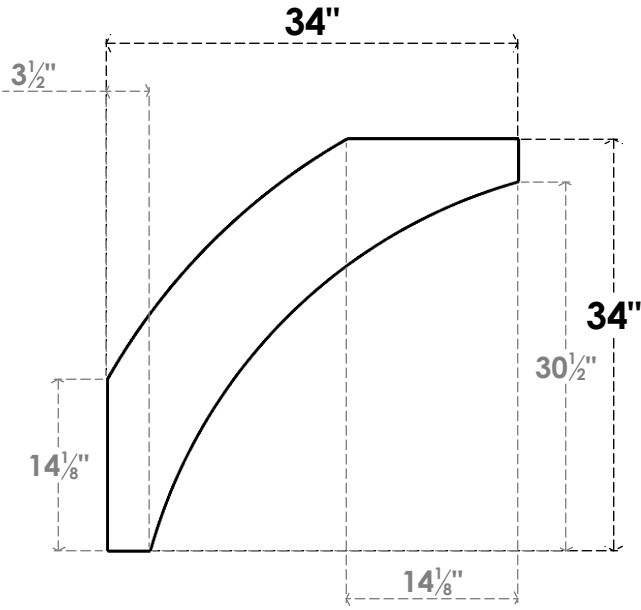

ITEM NUMBER: BRCPC060X34000X34000THR

6"W X 34"D X 34"H THORTON ARCHITECTURAL GRADE PVC CLOSED KNEE BRACE

SIDE PROFILE

FRONT PROFILE

ISOMETRIC

EKENA MILLWORK
2300 WEST MAIN ST.
CLARKSVILLE, TX 75426
TOLL FREE: 866-607-0453
WWW.EKENAMILLWORK.COM